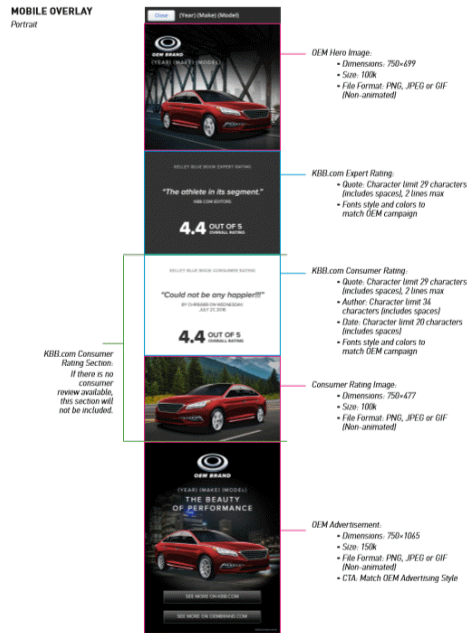

Detailed Specifications

HTML Mobile Overlay Portrait

Requirements Details

OEM Hero Image:

- Dimensions: 750 × 699
- Size: 100k
- File Format: PNG, JPEG or GIF (Non-animated)

KBB.com Expert Rating:

- Quote: Character limit 29 characters (includes spaces), 2 lines max
- Fonts style and colors to match OEM campaign

If there is no consumer review available, this section will not be included. KBB.com Consumer Rating:

- Quote: Character limit 29 characters (includes spaces), 2 lines max
- Author: Character limit 34 characters (includes spaces)
- Date: Character limit 20 characters (includes spaces)
- Fonts style and colors to match OEM campaign

Consumer Rating Image:

- Dimensions: 750 × 477
- Size: 100k
- File Format: PNG, JPEG or GIF (Non-animated)

OEM Advertisement:

- Dimensions: 750 × 1065
- Size: 150k
- File Format: PNG, JPEG or GIF (Non-animated)
- CTA: Match OEM Advertising Style