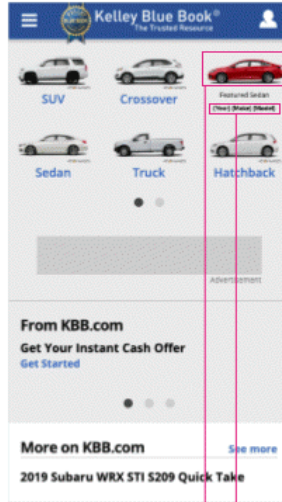

Entry Point:

- Jelly bean vehicle image: [200x100]
- Vehicle badge: [88x18]
- Will launch the overlay

Detailed Specifications

Mobile Entry Point

Entry Point

- Jelly bean vehicle image: (200×100)
- Vehicle badge: (88×18)
- Will launch the overlay