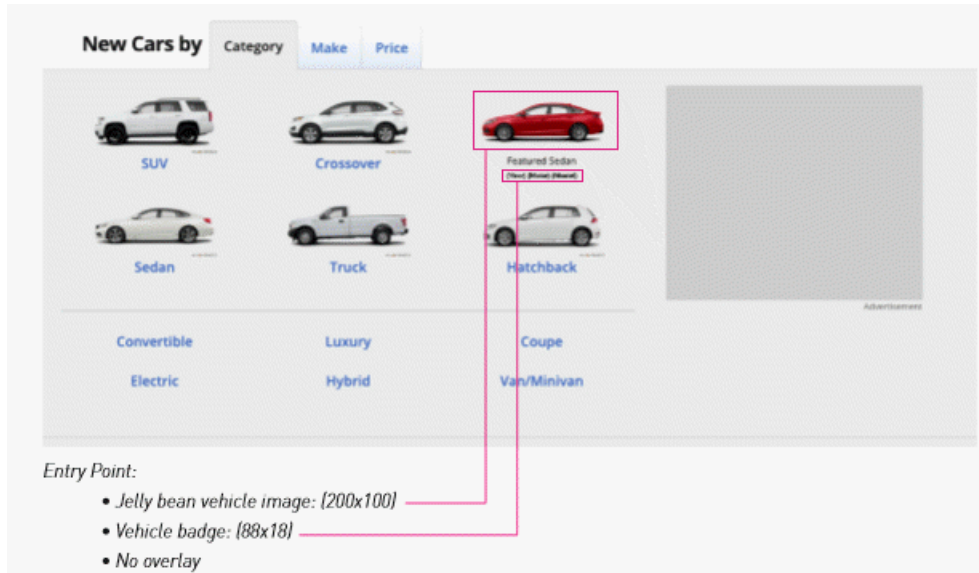

Detailed Specifications

HTML 5 Desktop Homepage Entry Point

Entry Point

- Jelly bean vehicle image: (200×100)
- Vehicle badge: (88×18)
- No overlay