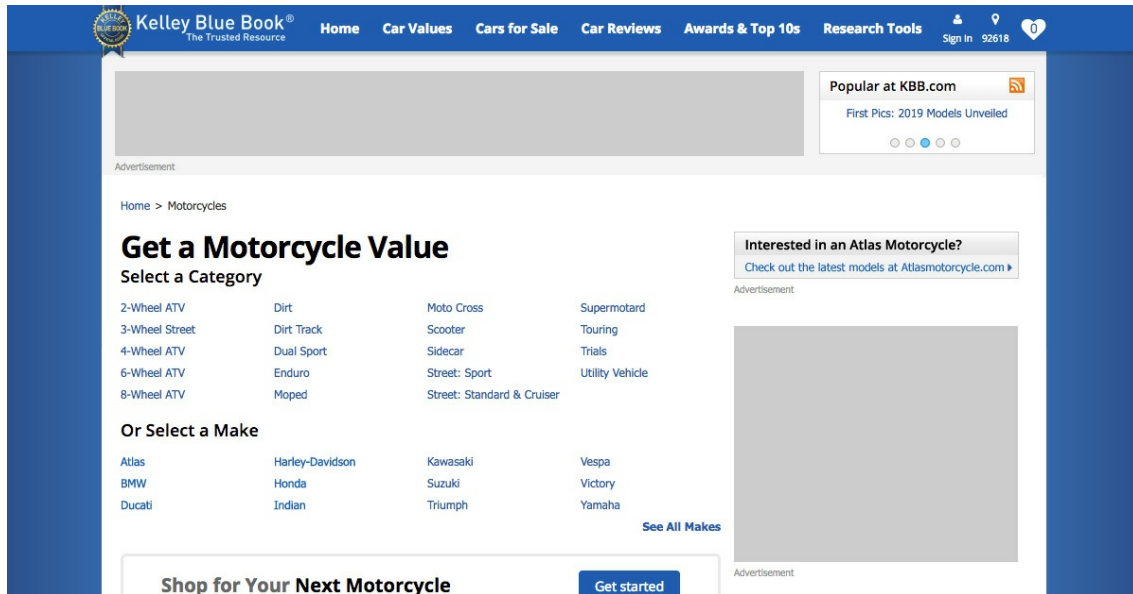

KBB.com's Advertising Specifications

Motorcycle 300x50 Textlink

Note: Custom Ad Solution

Last updated: April 11, 2017

Related Solution(s)

- Motorcycle Homepage Text Banner > Motorcycle

Description

The **Motorcycle Custom Text Link**, located on Motorcycle homepage, gives advertisers an integrated, high-traffic way to create an association between their brand/preferred model and the make/model selector, one of the most popular tools on KBB.com. In doing so, KBB.com's millions of in-market shoppers get a subtle but powerful suggestion to "see the inventory" for that vehicle, helping to boost awareness and to fuel conversion to your brand and model on KBB.com.

Link clicks externally.

Media Specifications

Pages	Motorcycle
Duration	1 month
Share of Voice	Sponsorship, Exclusive: 100% of impressions
Geography	National
Ad Serving	Site-served, agency tracking tags optional
Lead Time	10 business days
Device	Desktop Tablet
Frequency capping details	For direct buys, frequency capping is <i>unavailable</i> .

Detailed Specifications

Motorcycle Custom Text Link

Content Specs

Agency to indicate:

Header

- Character Limit: 40 (with spaces, one line only)

(Font-size: 14px; Color: #434E59;

Font-family: Open Sans; Font-weight: 400)