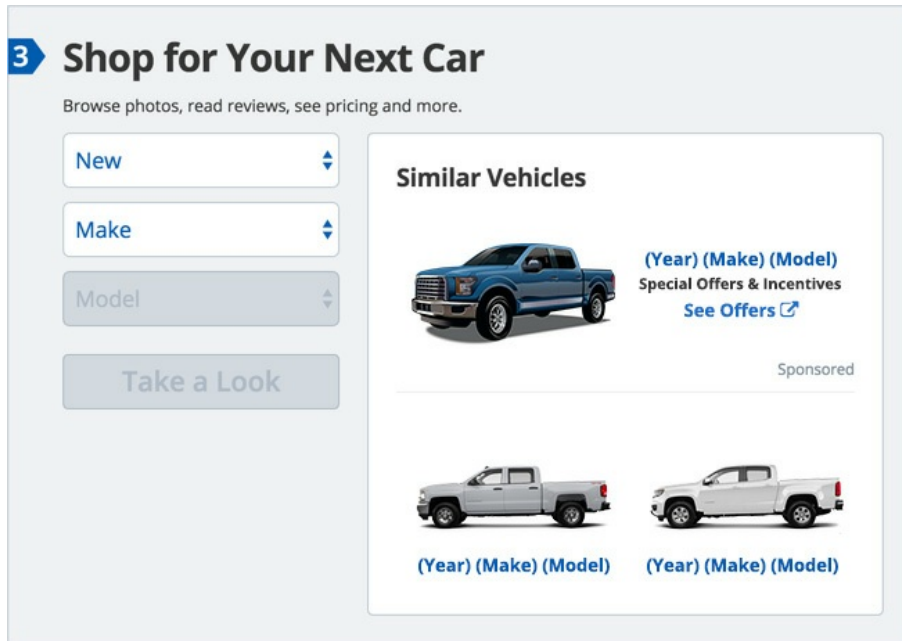

3 Shop for Your Next Car

Browse photos, read reviews, see pricing and more.

New

Make

Model

Take a Look

Similar Vehicles

(Year) (Make) (Model)
Special Offers & Incentives
[See Offers](#)

Sponsored

(Year) (Make) (Model)

(Year) (Make) (Model)

KBB.com's Advertising Specifications

Similar Vehicles Shop for Your Next Car (SYNC)

Note: Custom Ad Solution

Related Solution(s)

- Similar Vehicles: Shop for Your Next Car (SYNC)
- Master 2020 Ad Solutions Glossary - National
- Master 2019 Ad Solutions Glossary - National

Detailed Specifications

Similar Vehicles: Shop for Your Next Car (SYNC)

CREATIVE

- **Dimension:** 152 x 102 (Desktop)
- **Jelly Bean Vehicle Image:** High resolution transparent background side view, left facing car image
- **File format:** High resolution PNG